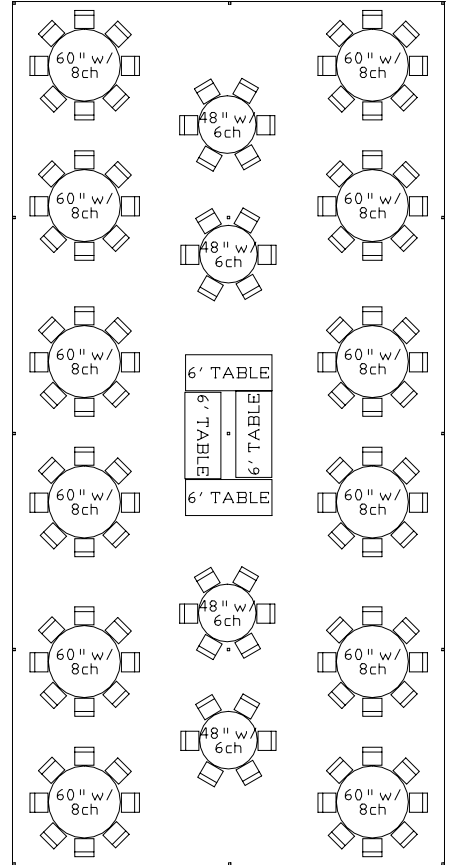

30 x 60 TENT

224 CHAIRS

120 CHAIRS

68 CHAIRS

140 CHAIRS