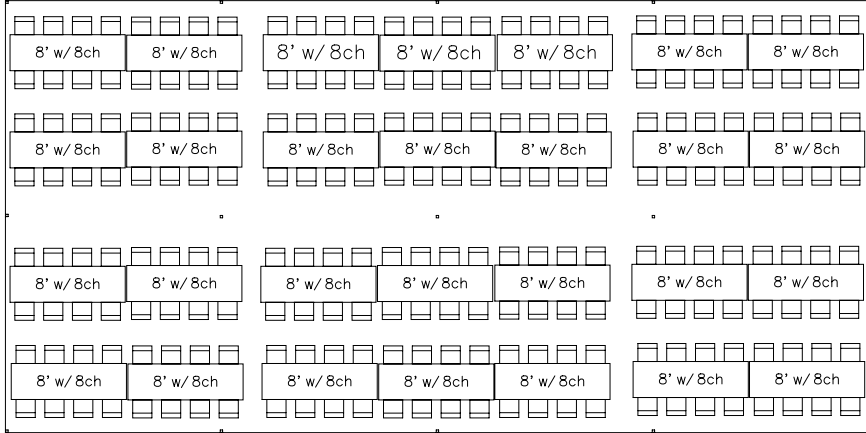

30 x 60 TENT

224 CHAIRS

120 CHAIRS

68 CHAIRS

140 CHAIRS