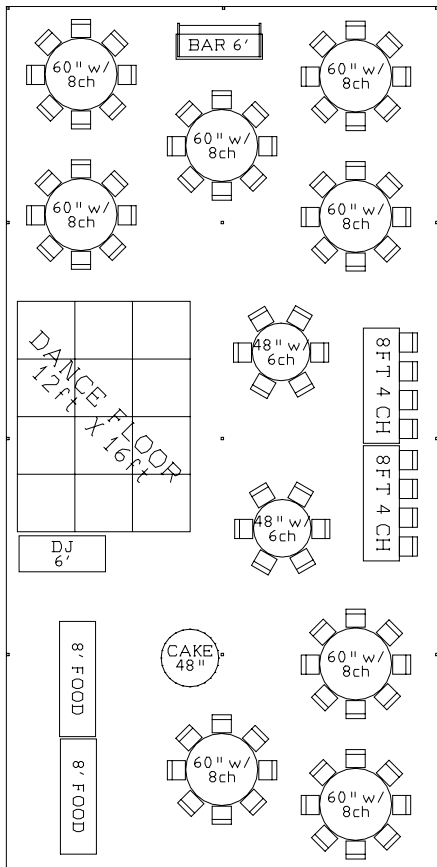

30 x 60 TENT

224 CHAIRS

120 CHAIRS

68 CHAIRS

140 CHAIRS