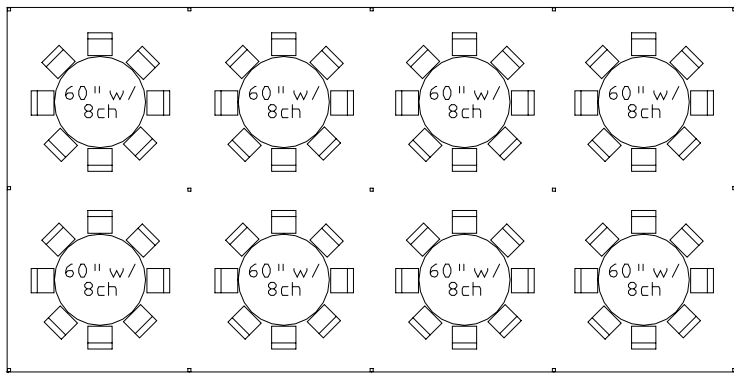

20 X 40 TENT

64 CHAIRS

80 CHAIRS

96 CHAIRS

48 CHAIRS