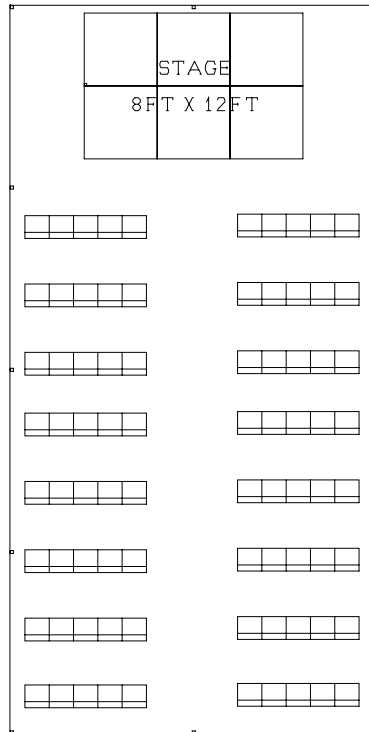

20 X 40 TENT

64 CHAIRS

80 CHAIRS

96 CHAIRS

48 CHAIRS