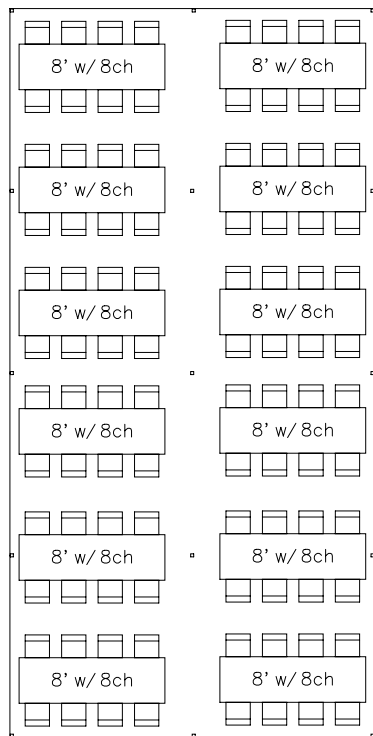

20 X 40 TENT

64 CHAIRS

80 CHAIRS

96 CHAIRS

48 CHAIRS