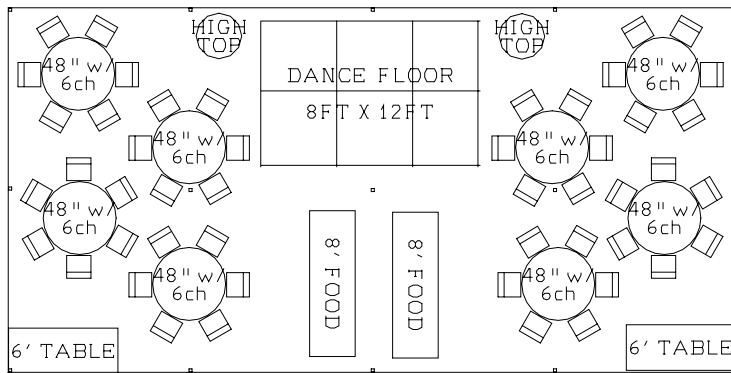

20 X 40 TENT

64 CHAIRS

80 CHAIRS

96 CHAIRS

48 CHAIRS