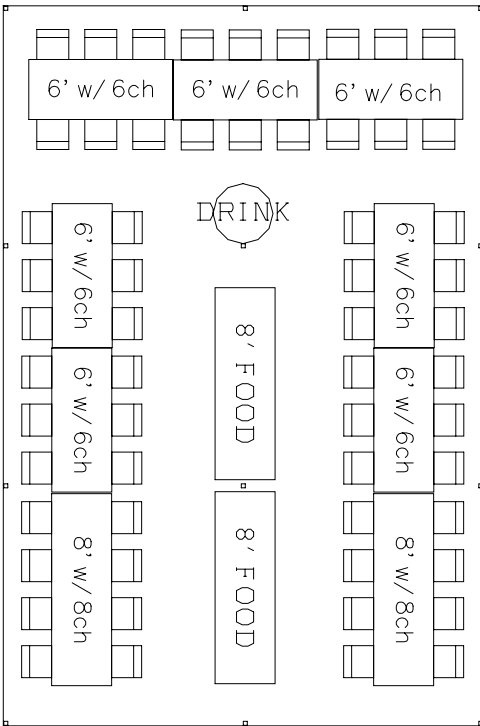

20 X 30 TENT

48 CHAIRS

64 CHAIRS

58 CHAIRS

48 CHAIRS