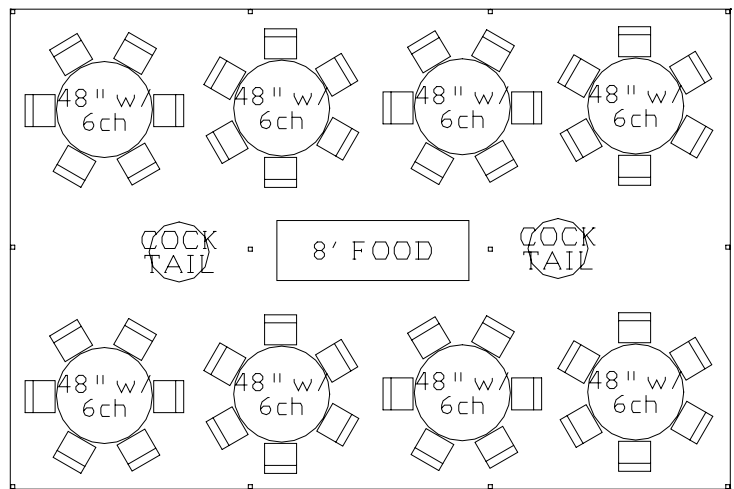

20 X 30 TENT

48 CHAIRS

64 CHAIRS

58 CHAIRS

48 CHAIRS