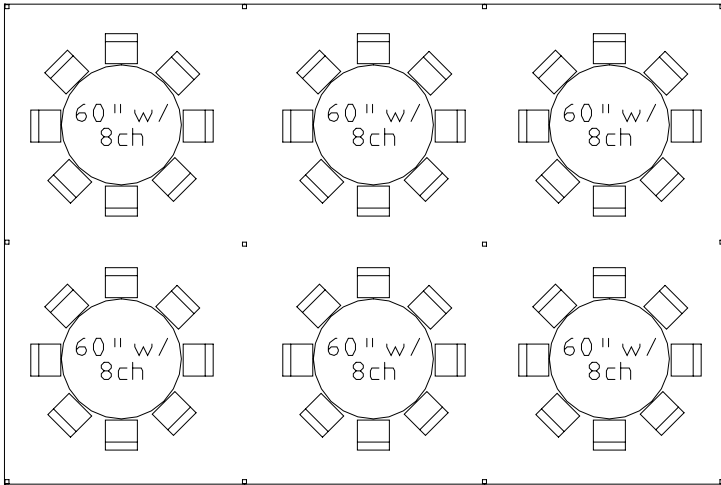

20 X 30 TENT

48 CHAIRS

64 CHAIRS

58 CHAIRS

48 CHAIRS