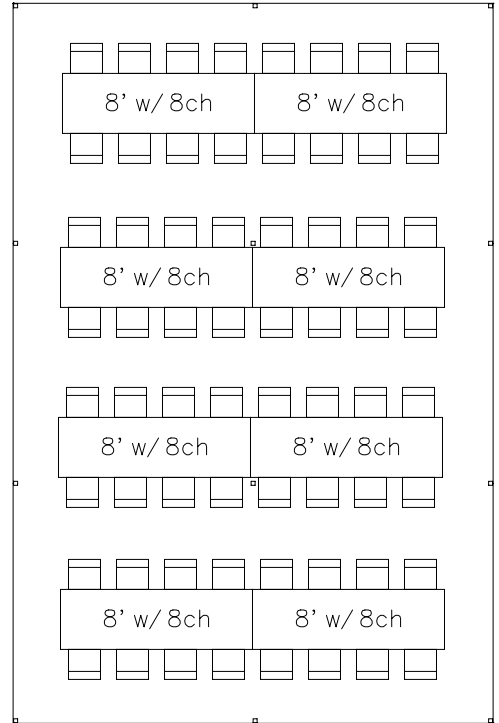

20 X 30 TENT

48 CHAIRS

64 CHAIRS

58 CHAIRS

48 CHAIRS