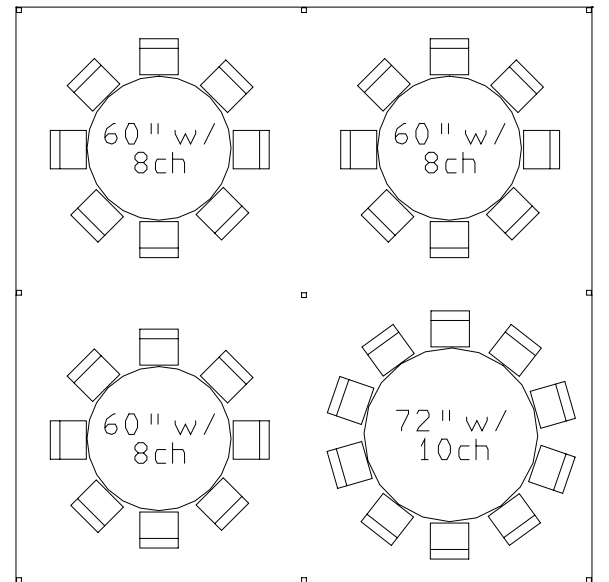

20 X 20 TENT

48 CHAIRS

26 CHAIRS

36 CHAIRS

34 CHAIRS