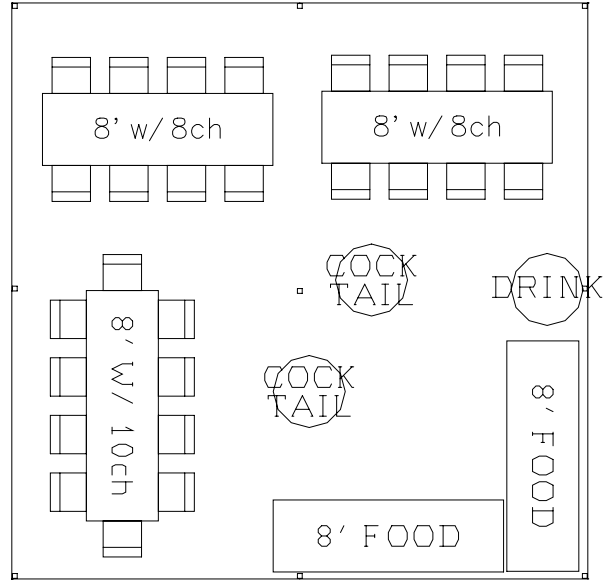

20 X 20 TENT

48 CHAIRS

26 CHAIRS

36 CHAIRS

34 CHAIRS