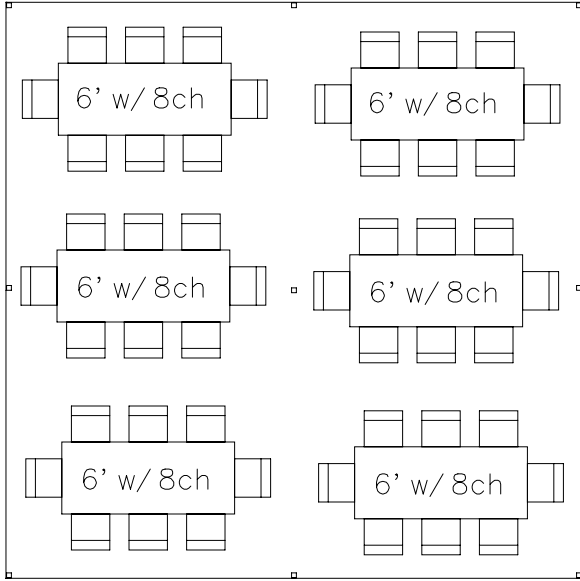

20 X 20 TENT

48 CHAIRS

26 CHAIRS

36 CHAIRS

34 CHAIRS