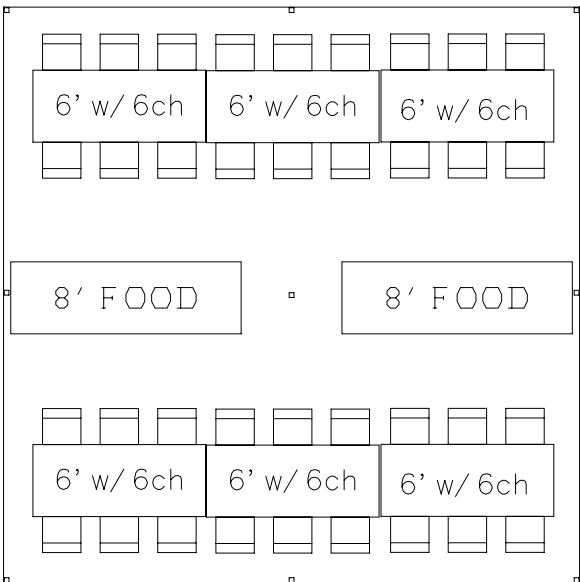

20 X 20 TENT

48 CHAIRS

26 CHAIRS

36 CHAIRS

34 CHAIRS